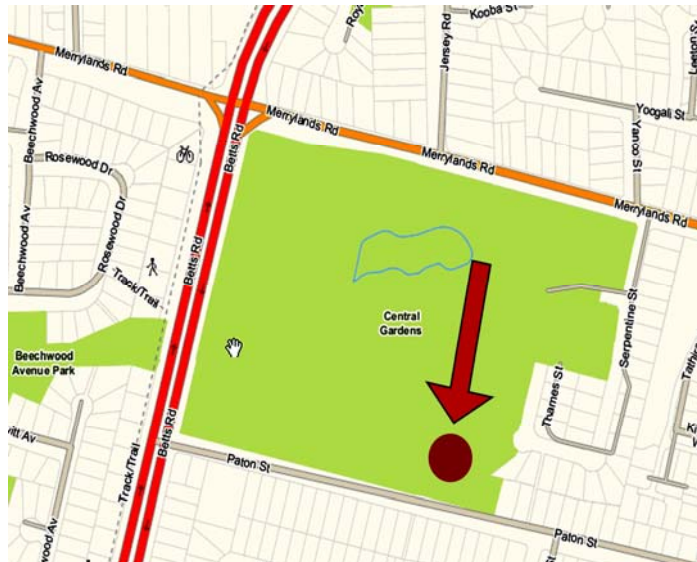

Family Picnic Day

When:

Saturday, 27 February 2010
10am - 2pm

Where:

Central Gardens Park
Corner Merrylands Road & Cumberland Highway
Merrylands

Meet:

Park your car at Paton St —
walk past the tennis court to
the right